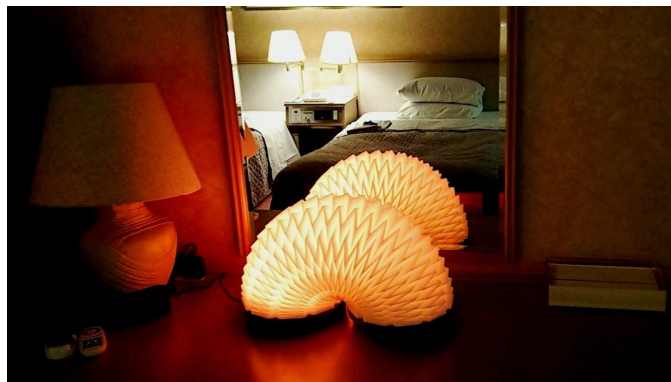

Introduction Example

KUROYON ROYAL HOTEL

Origami:Tomoko FUSE

Lighting Design:AZEX co.,ltd.