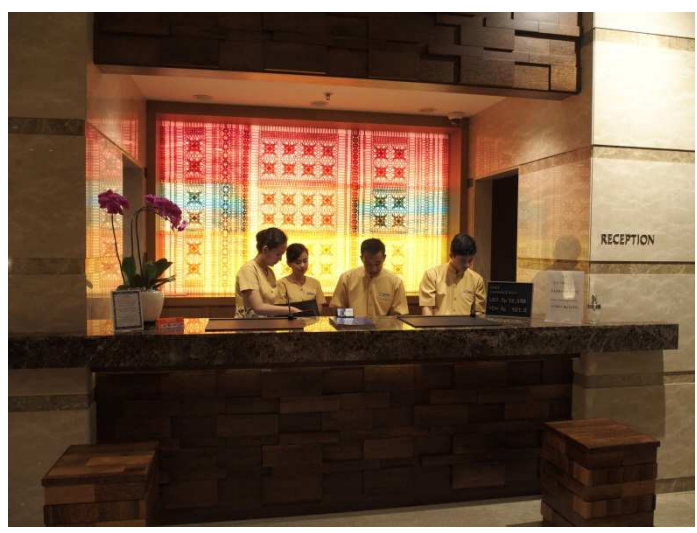

KUROYON ROYAL HOTEL

Origami:Tomoko FUSE

Lighting Design:AZEX co.,ltd.

Introduction Example

JAKARTA HOTEL:
RECEPTION COUNTER OF
AXIA SOUTH CIKARANG

LED Panel

Introduction Example

JAKARTA HOTEL :
LOBBY OF
AXIA SOUTH CIKARANG

PENDANT

Introduction Example

JAKARTA HOTEL :
SPA OF
AXIA SOUTH CIKARANG

LED PANEL

OTHERS

Origami:Tomoko FUSE

Lighting Design:AZEX co.,ltd.